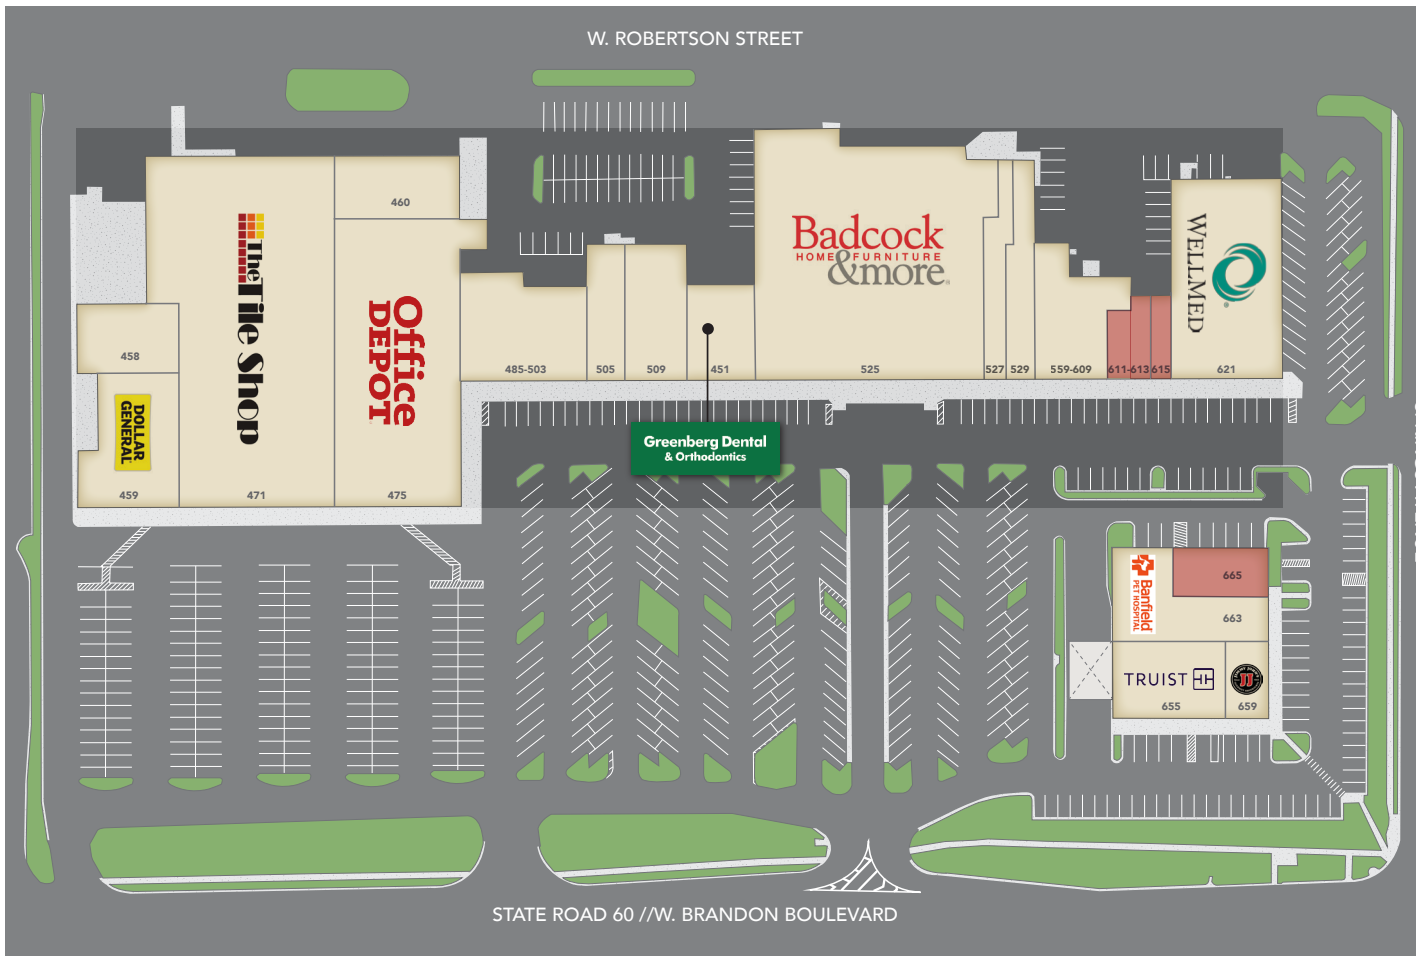

CLAYTON PLAZA

459 - 665 W. Brandon Boulevard // Brandon, FL 33511

UNIT	TENANT	SF
665	AVAILABLE	2,300
663	BANFIELD PET HOSPITAL	5,000
659	JIMMY JOHNS	1,097
655	TRUIST BANK	5,206
621	WELLMED MEDICAL	11,600
615	AVAILABLE	900
611-613	AVAILABLE	1,700
559-609	RENT KING	4,975
529	BRAZILIAN JIU-JITSU	3,107
527	TAMPA KITCHEN RENOVATIONS	2,297
525	BADCOCK HOME FURNITURE	28,467
511	GREENBERG DENTAL	3,500
509	RECREATIONAL POOLS SPAS & MORE	4,600
505	FLORIDA PAINTS	2,600
485-503	METROFLEX GYM	6,820
475	OFFICE DEPOT	20,759
471	THE TILE SHOP	28,900
459	DOLLAR GENERAL	7,154